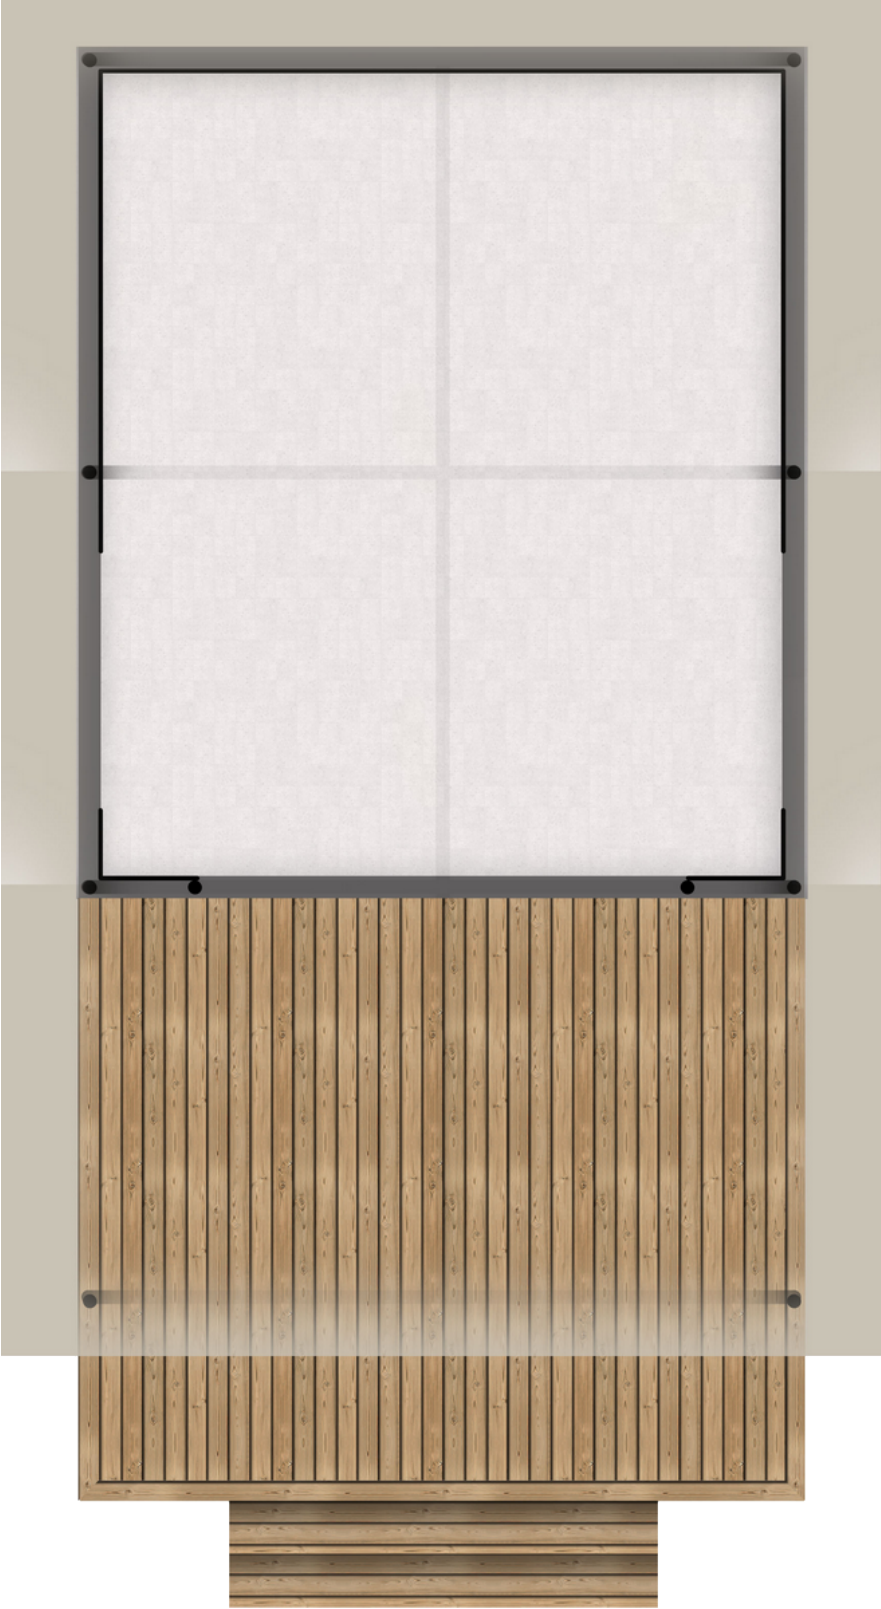

# Safari S BASIC

Facade:

**Layout:**

**Safari S BASIC**
**A1 GENERAL**

Length interior/exterior	3,76/6,50
Width interior/exterior	3,19/4,52
Height interior/exterior	3,15/3,70
Area	18,15
Number of beds	-
Number of bedrooms	-
Number of bathrooms	-
Kitchen	-
Transport length	5,68
Transport width	2,28
Transport height	2,33
Dimension terrace	3,19x1,91
Length	5,68

**B1 CHASSIS**

Inflatable wheels	O
Detachble hook	O
Leveling Feet	X
Powder coated steel chassis	X
Cointainer transport kit	O
Anchoring kit	O
Detachble hook with third wheel	O

**B2 FLOOR**

Vynil flooring	X
Moisture resistant CTB-H floor 19 mm with ALU isolation floor foil	X

**B3 EXTERIOR WALLS**

PVC transport protection	X
Sturdy round wooden beams fi 100 mm	X
Powder coated steel connectors	X
Roof canvas PVC Sattler Complain 745 7M4 640g/m2 (FR)	X
Roof canvas TenCate Campshield FR1 420g/m2 (FR)	O
Interior canvas TenCate Campshield FR2 290g/m2 (FR)	O

**Safari S BASIC**

Chassis cover PVC 20cm	X
Chassis cover PVC 45cm	O
Window with mosquito net	X
Internal canvas rolo	X
Front entrance opening section on zipper	X
Side wall opening sections on zipper	O
Mosquito net for entrance opening	O
External cristal PVC rolo with Vecro tape	X
Mosquito net preinstallation on entrance doors	X
Pad lock system	X
Master key for pad lock system	O
Stick for door zipper	X
Detachable front side of the canvas	X
Winter cover	O
Interior canvas Subrenat CAMP420PC 2I 420g/m2	X