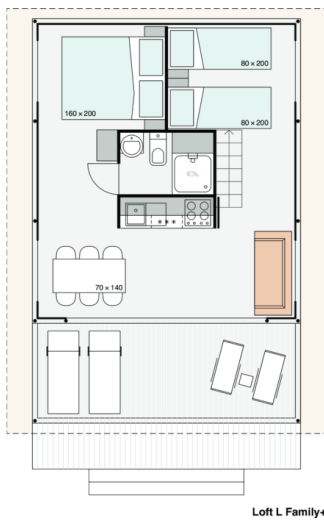

# Safari L LOFT FAMILY+

**Facade:**

**Loft L Family+ fasada**

**Layout:**

**Loft L Family+**

**Layout 2:**

**Loft L Family+ mansarda**

**B2 FLOOR**

Floor insulation aluminium foil	X
Vynil flooring	X
Moisture resistant CTB-H flooring 19 mm	X

**A1 GENERAL**

Length interior/exterior	5,68/8,43
Width interior/exterior	5/6,16
Height interior/exterior	2,05/5,48
Area	38+27,7
Number of beds	6
Number of bedrooms	3
Number of bathrooms	1
Kitchen	X
Loft bedroom	X
Transport length	5,68
Transport width	2,28
Transport height	2,4
Dimension terrace	5x1,91