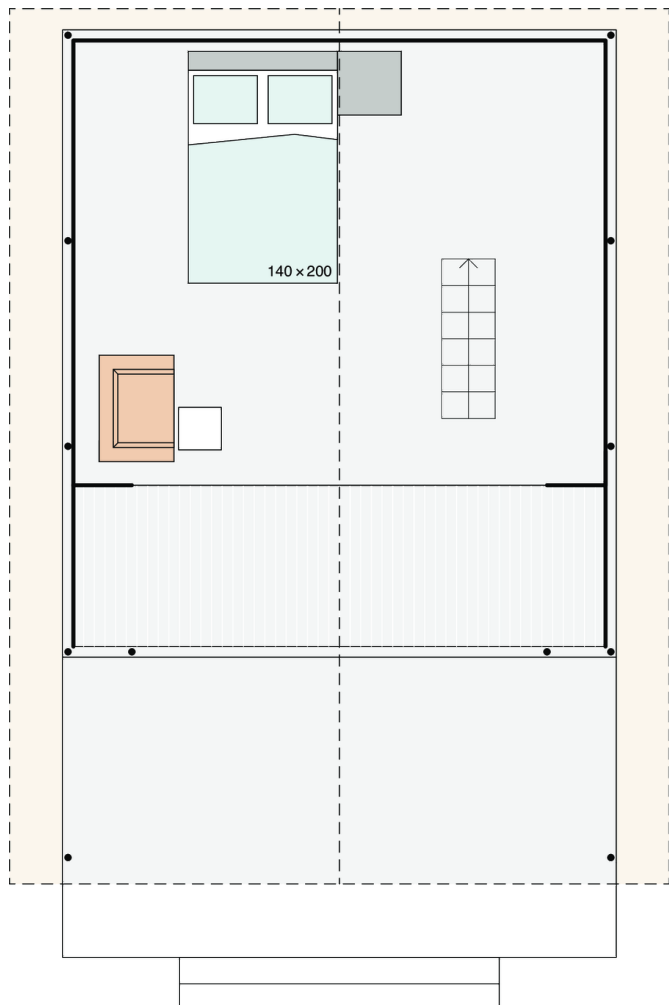

# Safari L LOFT FAMILY+

**Facade:**

**Loft L Family+ fasada**

**Layout:**

**Loft L Family+**

**Layout 2:**

**Loft L Family+ mansarda**

**B2 FLOOR**

Floor insulation aluminium foil	X
Vynil flooring	X
Moisture resistant CTB-H flooring 19 mm	X

**A1 GENERAL**

Length interior/exterior	5,68/8,43
Width interior/exterior	5/6,16
Height interior/exterior	2,05/5,48
Area	38+27,7
Number of beds	6
Number of bedrooms	3
Number of bathrooms	1
Kitchen	X
Loft bedroom	X
Transport length	5,68
Transport width	2,28
Transport height	2,4
Dimension terrace	5x1,91