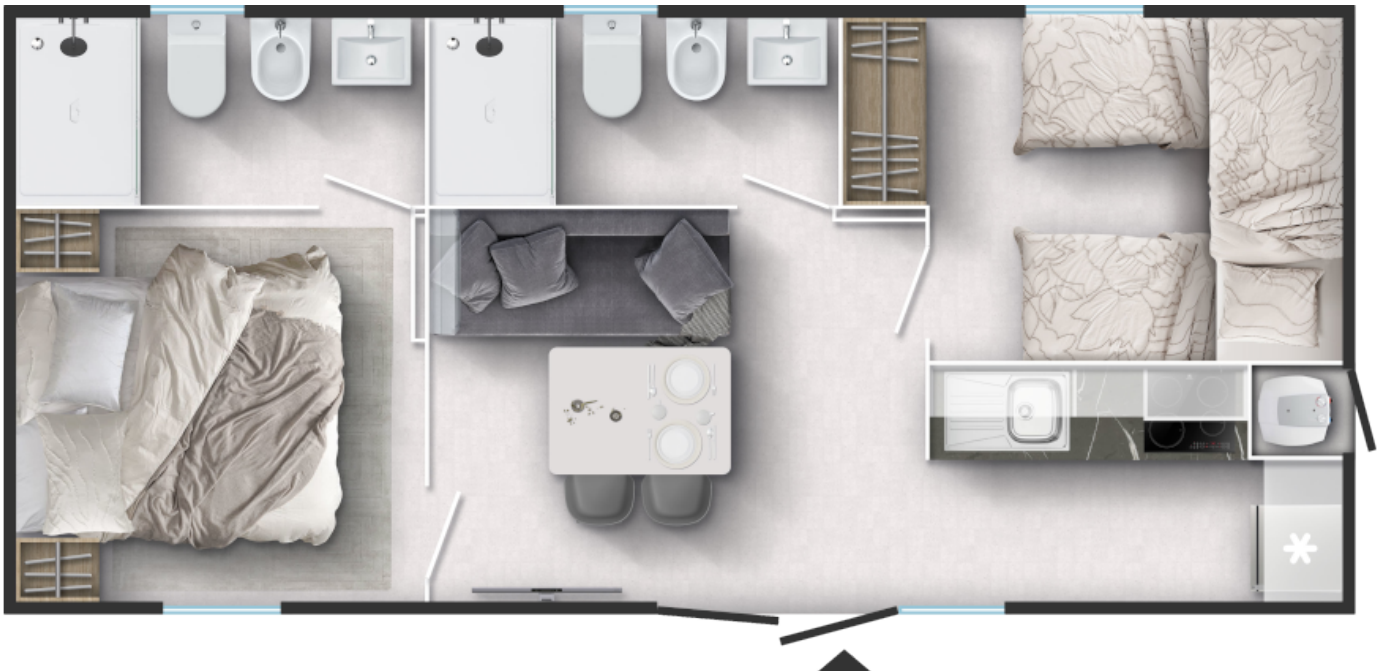

MLine Pure 854 F22

Facade:

Layout:

A1 GENERAL

Area	34,00
Number of beds	4+1
Number of bedrooms	2
Number of bathrooms	2
Height	3,45
Length	8,50
Width	4,00

B1 CHASSIS

100% Galvanized Steel Chassis with leveling feet	X
Inflatable wheels	X
Detachable hook	X

C3 MASTER BEDROOM

Safe in master bedroom	O
Double bed with slatted bed base	160 X 200

Foam mattresses (25 kg/m ²) in master bedroom	X
Foam mattresses (35 kg/m ²) in master bedroom	O
Upholstered bed in master bedroom	O
Ottoman upholstered bed in master bedroom	O
Wooden bed upholstery in master bedroom	O
Ottoman bed with wooden upholstery in master bedroom	O
Wooden headboard in master bedroom	X
Upholstered headboard in master bedroom	O
Extra wooden headboard in master bedroom	O
Extra headboard in textile in master bedroom	O
Bedside tables in master bedroom	X
Cupboards over the bed in master bedroom	O
Wardrobe in master bedroom	X
Hangers in master bedroom (2 pcs)	X
Mirror in master bedroom	O
Reading LED lights in master bedroom	X
USB charging modules in master bedroom (2 x C, 2 x A)	O
Built-in ceiling spot LED lights in master bedroom with 2-way switch	X
Electrical sockets in master bedroom (2x)	X
UTP socket in master bedroom	O
TV module in master bedroom (1x TV socket, 2x socket)	O

Cupboards over the bed in children's bedroom	O
Wardrobe in children's bedroom	X
Reading LED lights in children's bedroom	X
USB charging module in children's bedroom (1x C, 1x A)	O
Built-in ceiling spot LED lights in children's bedroom with 1-way switch	X
Electrical socket in children's bedroom	X