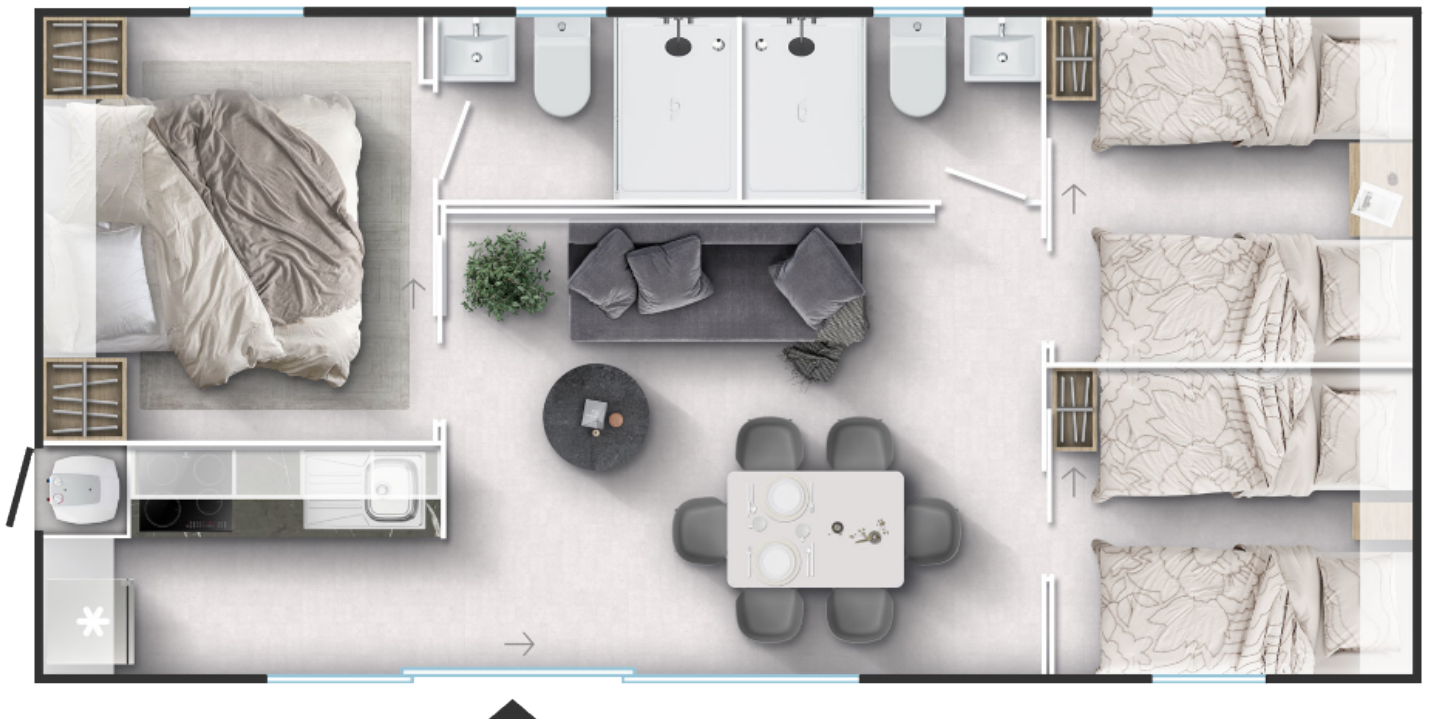

# MLine 905 F32

**Facade:**

**Layout:**

**A1 GENERAL**

Area	40,50
Number of beds	6+1
Number of bedrooms	3
Number of bathrooms	2
Height	3,45
Length	9,00
Width	4,5

**B1 CHASSIS**

100% Galvanized Steel Chassis with leveling feet	X
Inflatable wheels	X
Detachable hook	X
Leveling Feet	X