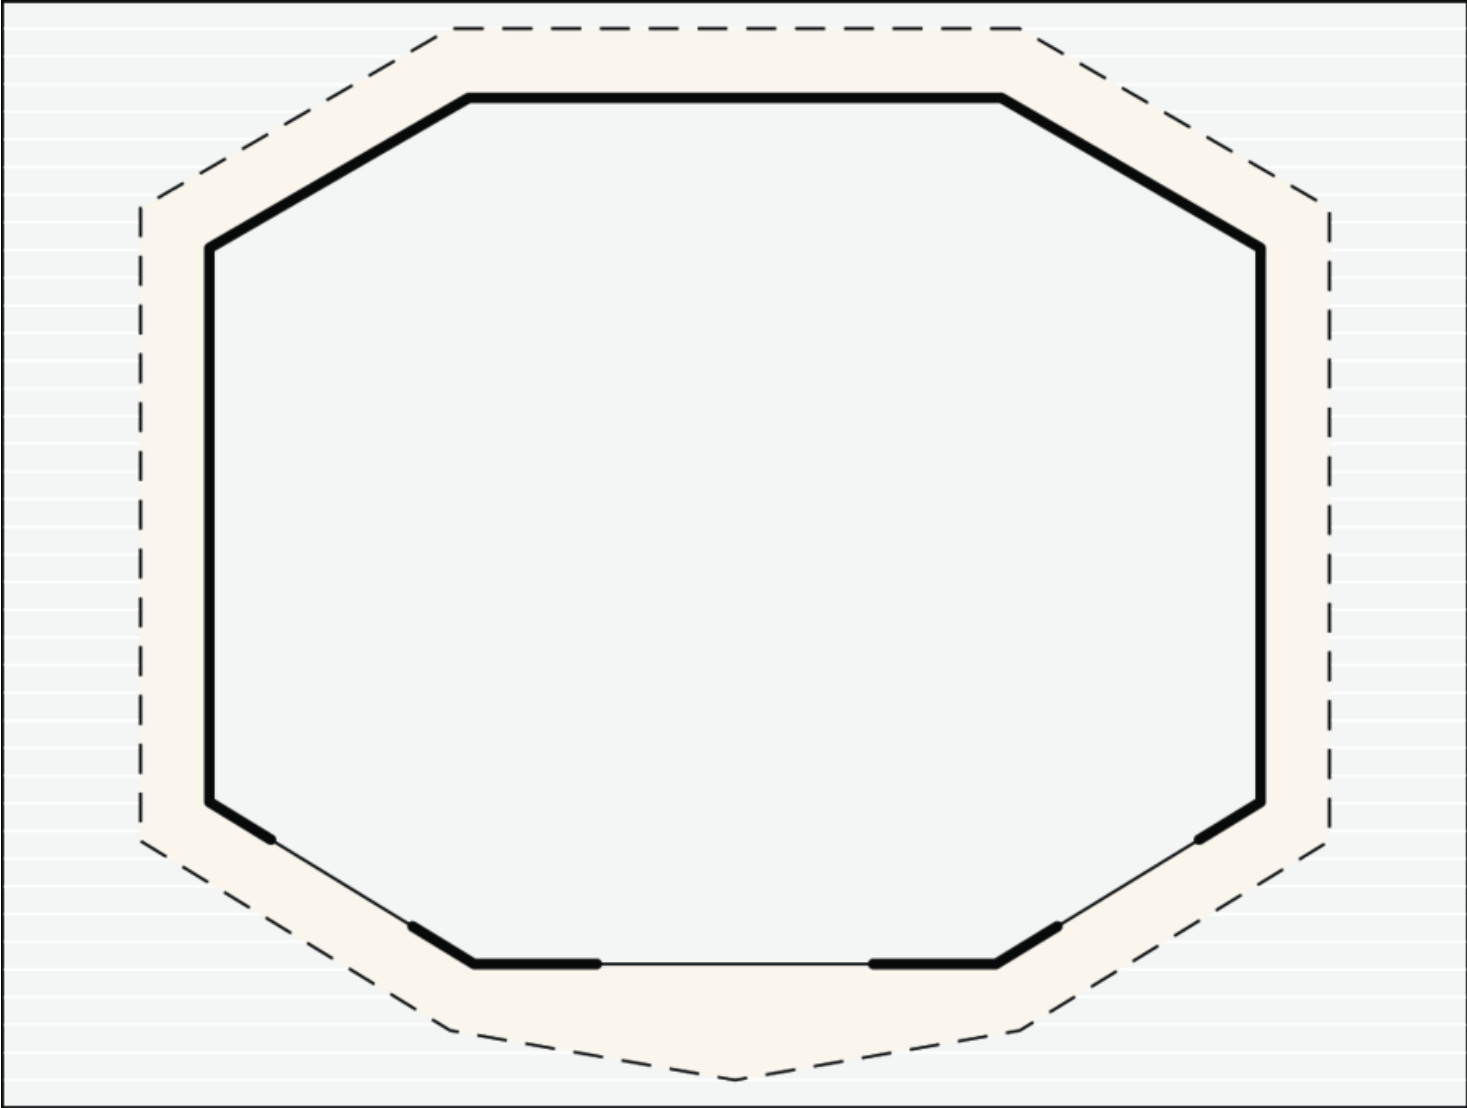

Bell S BASIC

Facade:

Bell S fasada

Layout:

Bell S Basic

Bell S BASIC
A1 GENERAL

Length interior/exterior	2,3/4,3
Width interior/exterior	3,4/5,4
Height interior/exterior	2,15/2,48
Area	7,82
Number of beds	-
Number of bedrooms	-
Number of bathrooms	-
Kitchen	-
Transport length	2,15
Transport width	1,85
Transport height	0,9

B1 CHASSIS

Leveling Feet	O, 1-2%
Anchoring Kit - Steel rod	O
Anchoring Kit - Steel ancor	O
Subframework of spruce wood	X

B2 FLOOR

Carpet	O
Larchwood boards floor	X

B3 EXTERIOR WALLS

Construction poles Pinewood KVH 60 x 100	X
Roof canvas TenCate Solair KA46 420g/m2	X
Roof canvas TenCate Campshield FR1 420g/m2 (FR)	O
Interior canvas TenCate Campshield FR2 290g/m2 (FR)	O
Window with mosquito net	X
Front entrance opening section on zipper	X
Mosquito net for entrance opening	X
Pad lock system	X
Master key for pad lock system	O
Winter cover	O

E1 EXTERIOR EQUIPMENT

Bell S BASIC

Canopy over entrance	X
Terrace larchwood small	O, 200x100cm
Terrace larchwood large	O, 200x185cm
Lounge furniture with two chairs and coffee table	O
Sun loungers (2 pcs)	O