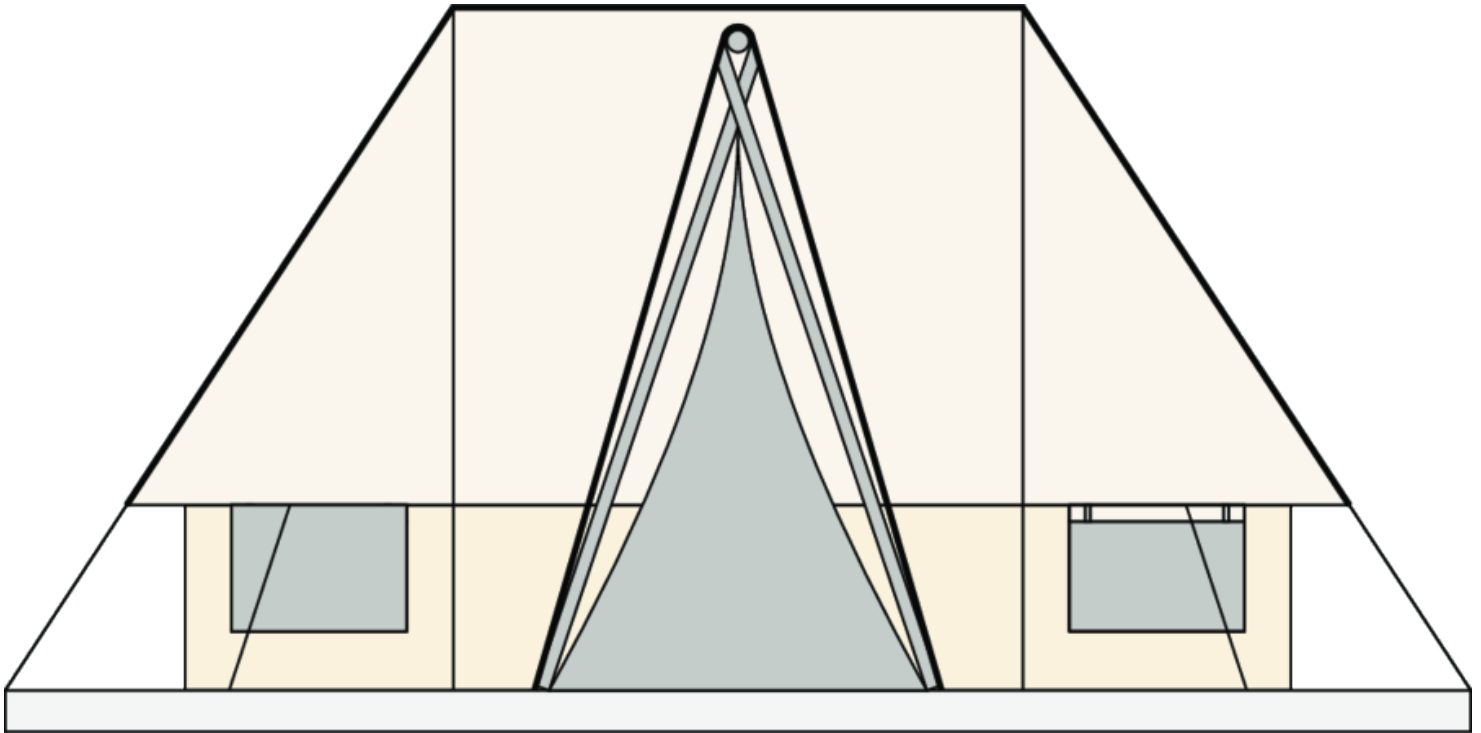

Bell S BASIC

Facade:

Bell S fasada

Layout:

Bell S Basic

Bell S BASIC
A1 GENERAL

Length interior/exterior	2,3/4,3
Width interior/exterior	3,4/5,4
Height interior/exterior	2,15/2,48
Area	7,82
Number of beds	-
Number of bedrooms	-
Number of bathrooms	-
Kitchen	-
Transport length	2,15
Transport width	1,85
Transport height	0,9

B1 CHASSIS

Leveling Feet	O, 1-2%
Anchoring Kit - Steel rod	O
Anchoring Kit - Steel ancor	O
Subframework of spruce wood	X

B2 FLOOR

Carpet	O
Larchwood boards floor	X

B3 EXTERIOR WALLS

Construction poles Pinewood KVH 60 x 100	X
Roof canvas TenCate Solair KA46 420g/m2	X
Roof canvas TenCate Campshield FR1 420g/m2 (FR)	O
Interior canvas TenCate Campshield FR2 290g/m2 (FR)	O
Window with mosquito net	X
Front entrance opening section on zipper	X
Mosquito net for entrance opening	X
Pad lock system	X
Master key for pad lock system	O
Winter cover	O