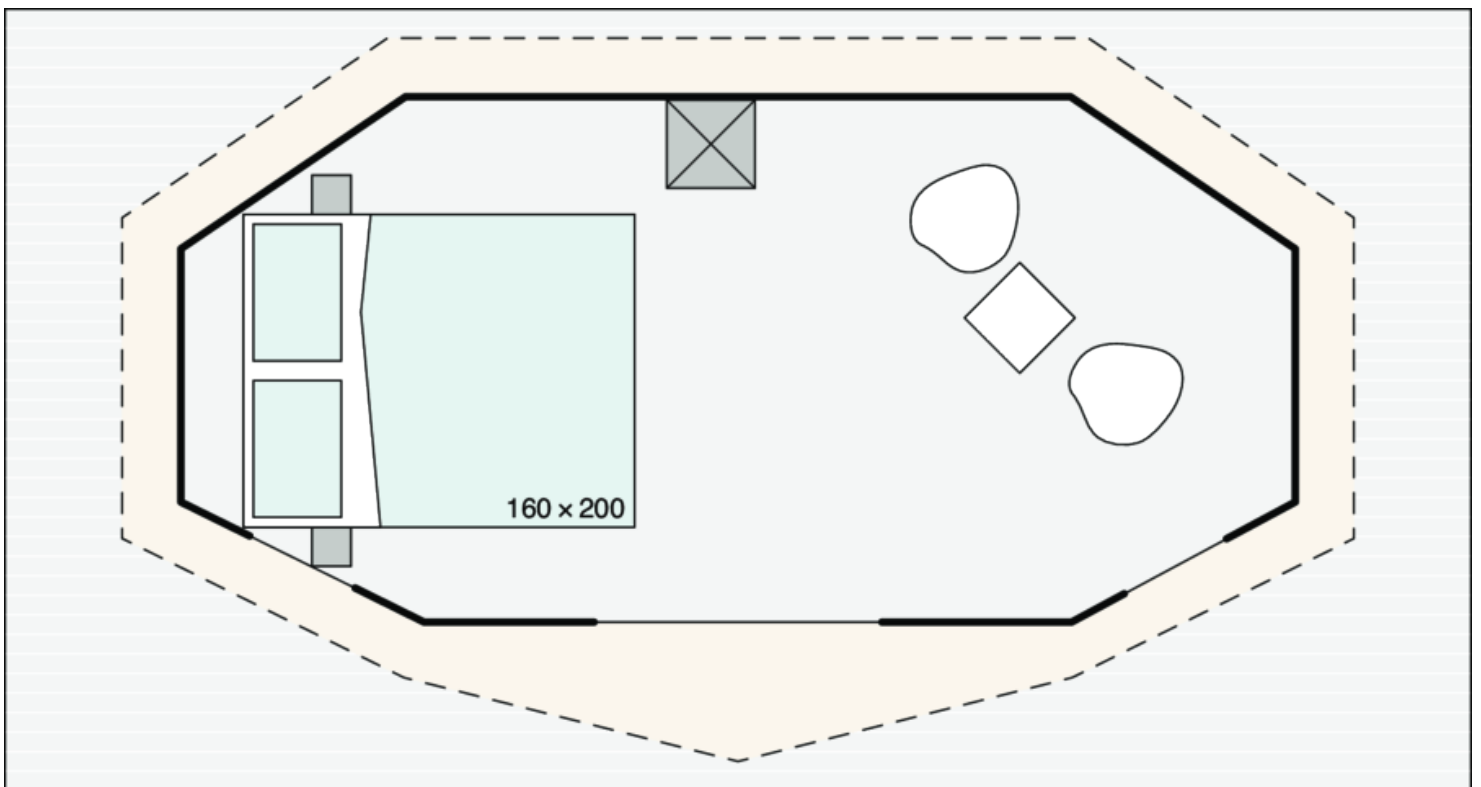

Bell M COUPLE

Facade:

Bell M fasada

Layout:

Bell M Couple

A1 GENERAL

Length interior/exterior	3,4/4,3
Width interior/exterior	3,4/5,4
Height interior/exterior	2,15/2,48
Area	7,82
Number of beds	2
Number of bedrooms	1
Number of bathrooms	-
Kitchen	-
Transport length	2,15
Transport width	2,5
Transport height	0,9

B1 CHASSIS

Leveling Feet	O, 1-2%
Anchoring Kit - Steel rod	O
Anchoring Kit - Steel ancor	O
Subframework of spruce wood	X

B2 FLOOR

Carpet	O
Larchwood boards floor	X

B3 EXTERIOR WALLS

Construction poles Pinewood KVH 60 x 100	X
Roof canvas TenCate Solair KA46 420g/m2	X
Roof canvas TenCate Campshield FR1 420g/m2 (FR)	O
Interior canvas TenCate KA46 420g/m2	X
Interior canvas TenCate Campshield FR2 290g/m2 (FR)	O
Window with mosquito net	X
Front entrance opening section on zipper	X
Mosquito net for entrance opening	X
Pad lock system	X
Master key for pad lock system	O
Winter cover	O

C0 INTERIOR

Furnishing Decor - STANDARD	TENT
Mosquito net for beds	O

C1 LIVING ROOM

Bean bag	2X
----------	----

C3 MASTER BEDROOM

Double bed with slatted bed base	160 x 200
Foam mattresses (25 kg/m ²) in master bedroom	X
Topper for mattresses in master bedroom	O
Bedside tables in master bedroom	X