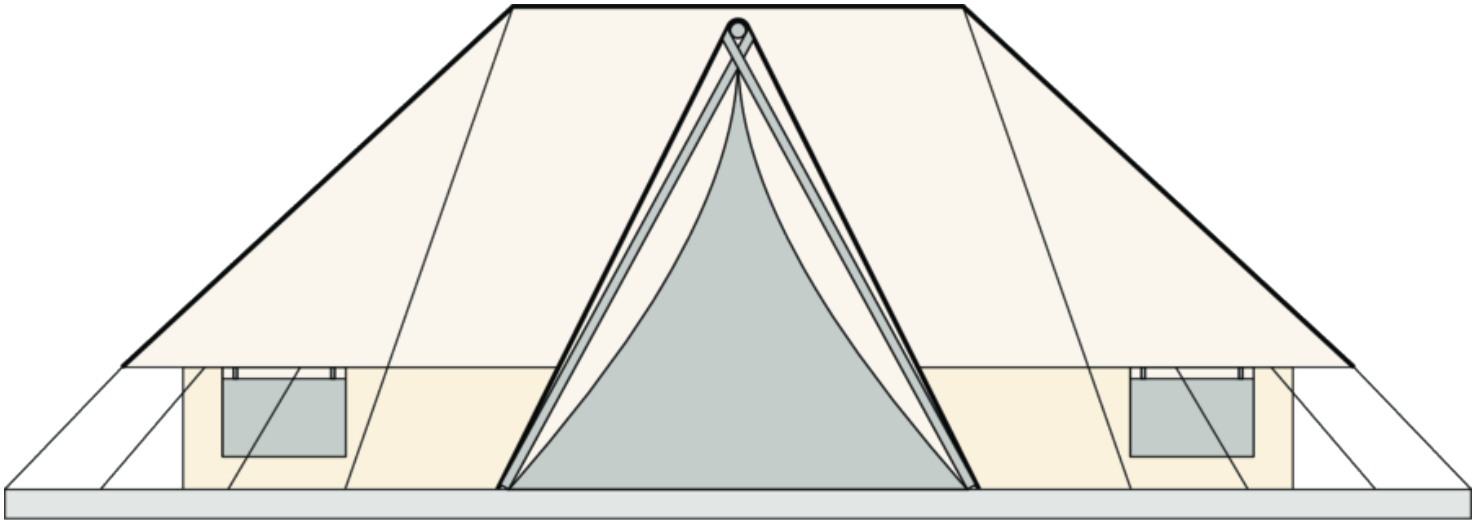

Bell M COUPLE

Facade:

Bell M fasada

Layout:

Bell M Couple

A1 GENERAL

Length interior/exterior	3,4/4,3
Width interior/exterior	3,4/5,4
Height interior/exterior	2,15/2,48
Area	7,82
Number of beds	2
Number of bedrooms	1
Number of bathrooms	-
Kitchen	-
Transport length	2,15
Transport width	2,5
Transport height	0,9

B1 CHASSIS

Leveling Feet	O, 1-2%
Anchoring Kit - Steel rod	O
Anchoring Kit - Steel ancor	O
Subframework of spruce wood	X

B2 FLOOR

Carpet	O
Larchwood boards floor	X

B3 EXTERIOR WALLS

Construction poles Pinewood KVH 60 x 100	X
Roof canvas TenCate Solair KA46 420g/m2	X
Roof canvas TenCate Campshield FR1 420g/m2 (FR)	O
Interior canvas TenCate KA46 420g/m2	X
Interior canvas TenCate Campshield FR2 290g/m2 (FR)	O
Window with mosquito net	X
Front entrance opening section on zipper	X
Mosquito net for entrance opening	X
Pad lock system	X
Master key for pad lock system	O
Winter cover	O