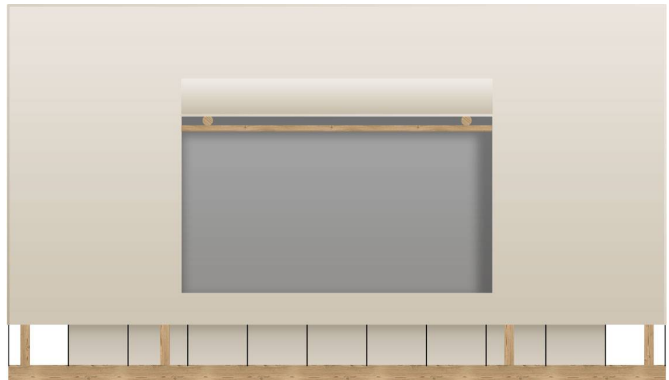

Basic OUTLOOK

Facade:

Facade 2:

Layout:

Basic OUTLOOK
A1 GENERAL

Length interior/exterior	4,5/5,6
Width interior/exterior	3,2/4,1
Height interior/exterior	2,45/3
Area	14,40
Number of beds	-
Number of bedrooms	-
Number of bathrooms	-
Kitchen	-
Transport length	2,5
Transport width	2
Transport height	0,9

B1 CHASSIS

Leveling Feet	O, 1-2%
Subframework of spruce wood	X
Anchoring kit	O

B2 FLOOR

Carpet	O
Larchwood boards floor	X

B3 EXTERIOR WALLS

Construction poles Pinewood KVH 60 x 100	X
Roof canvas TenCate Campshield FR1 420g/m2 (FR)	O
Interior canvas TenCate Campshield FR2 290g/m2 (FR)	O
Window with mosquito net	X
Front entrance opening section on zipper	X
Mosquito net for entrance opening	X
Pad lock system	X
Master key for pad lock system	O
Winter cover	O
Interior canvas Subrenat CAMP420PC 2I 420g/m2	X
Roof Subrenat CAMP420PC 2I 420g/m2	X