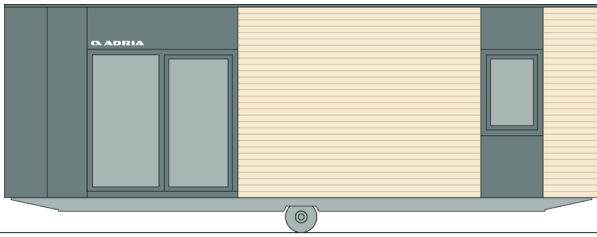

Aurora 907

Facade:

Aurora Twin 907

Facade 2:

Aurora Twin 907

Layout:

Aurora Twin 907

D4 HEATING AND COOLING

B1 CHASSIS

Inflatable wheels	X
100% Galvanized Steel Chassis	X
Detachble hook	X
Leveling Feet	X

A1 GENERAL

Area	63,00
Number of beds	2+1+4
Number of bedrooms	1+2
Length	9,00
Width	7,00
Height	3,45
Number of bathrooms	1 + T