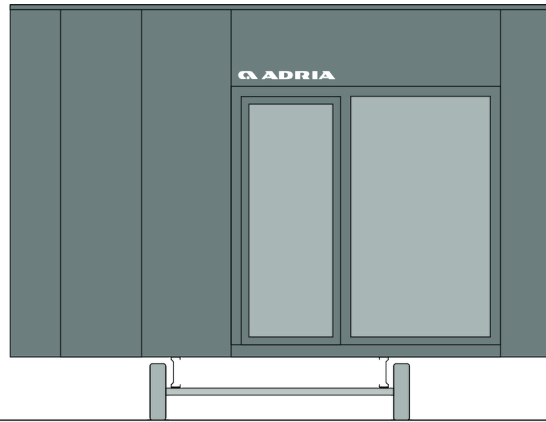

# Aurora 905 C21

**Facade:**

Aurora 905

**Facade 2:**

Aurora 905

**Layout:**

**Aurora 905**

**D4 HEATING AND COOLING**

**B1 CHASSIS**

Inflatable wheels	X
100% Galvanized Steel Chassis	X
Detachble hook	X
Leveling Feet	X

**A1 GENERAL**

Area	40,5
Number of beds	4+1
Number of bedrooms	2
Number of bathrooms	1
Length	9,00
Width	4,3
Height	3,45