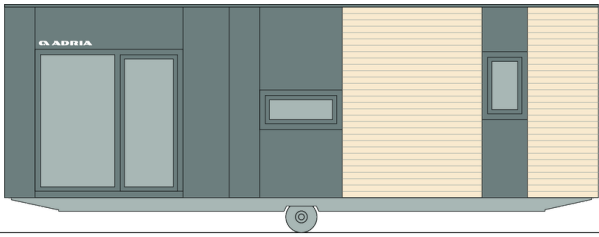

# Aurora 905 C21

**Facade:**

Aurora 905

**Facade 2:**

Aurora 905

**Layout:**

**Aurora 905**

**D4 HEATING AND COOLING**

**B1 CHASSIS**

Inflatable wheels	X
100% Galvanized Steel Chassis	X
Detachble hook	X
Leveling Feet	X

**A1 GENERAL**

Area	40,5
Number of beds	4+1
Number of bedrooms	2
Number of bathrooms	1
Length	9,00
Width	4,3
Height	3,45