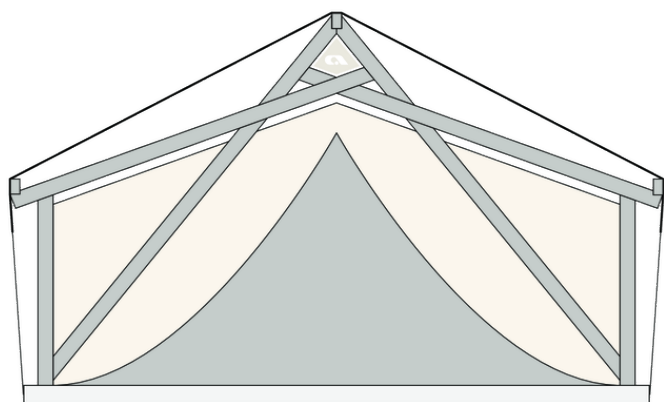

# Adriatic L BASIC

**Facade:**

**Adriatic L fasada**

**Layout:**

**Adriatic L Basic**

**A1 GENERAL**

Length interior/exterior	5,5/8,92
Width interior/exterior	6/6,82
Height interior/exterior	2,99/4,15
Area	48,60
Number of beds	-
Number of bedrooms	-
Number of bathrooms	-
Kitchen	-
Loft bedroom	-
Transport length	8,92
Transport width	2,28
Transport height	2,4
Dimension terrace	6x2,65

**B1 CHASSIS**

Wooden leveling feet 250mm	X
Wooden leveling feet 400mm	O
Subframework of spruce wood	X
Leveling Feet	X
Anchoring Kit - Steel rod	O
Anchoring Kit - Steel ancor	O

**B2 FLOOR**

Larchwood boards U-connect	X
----------------------------	---